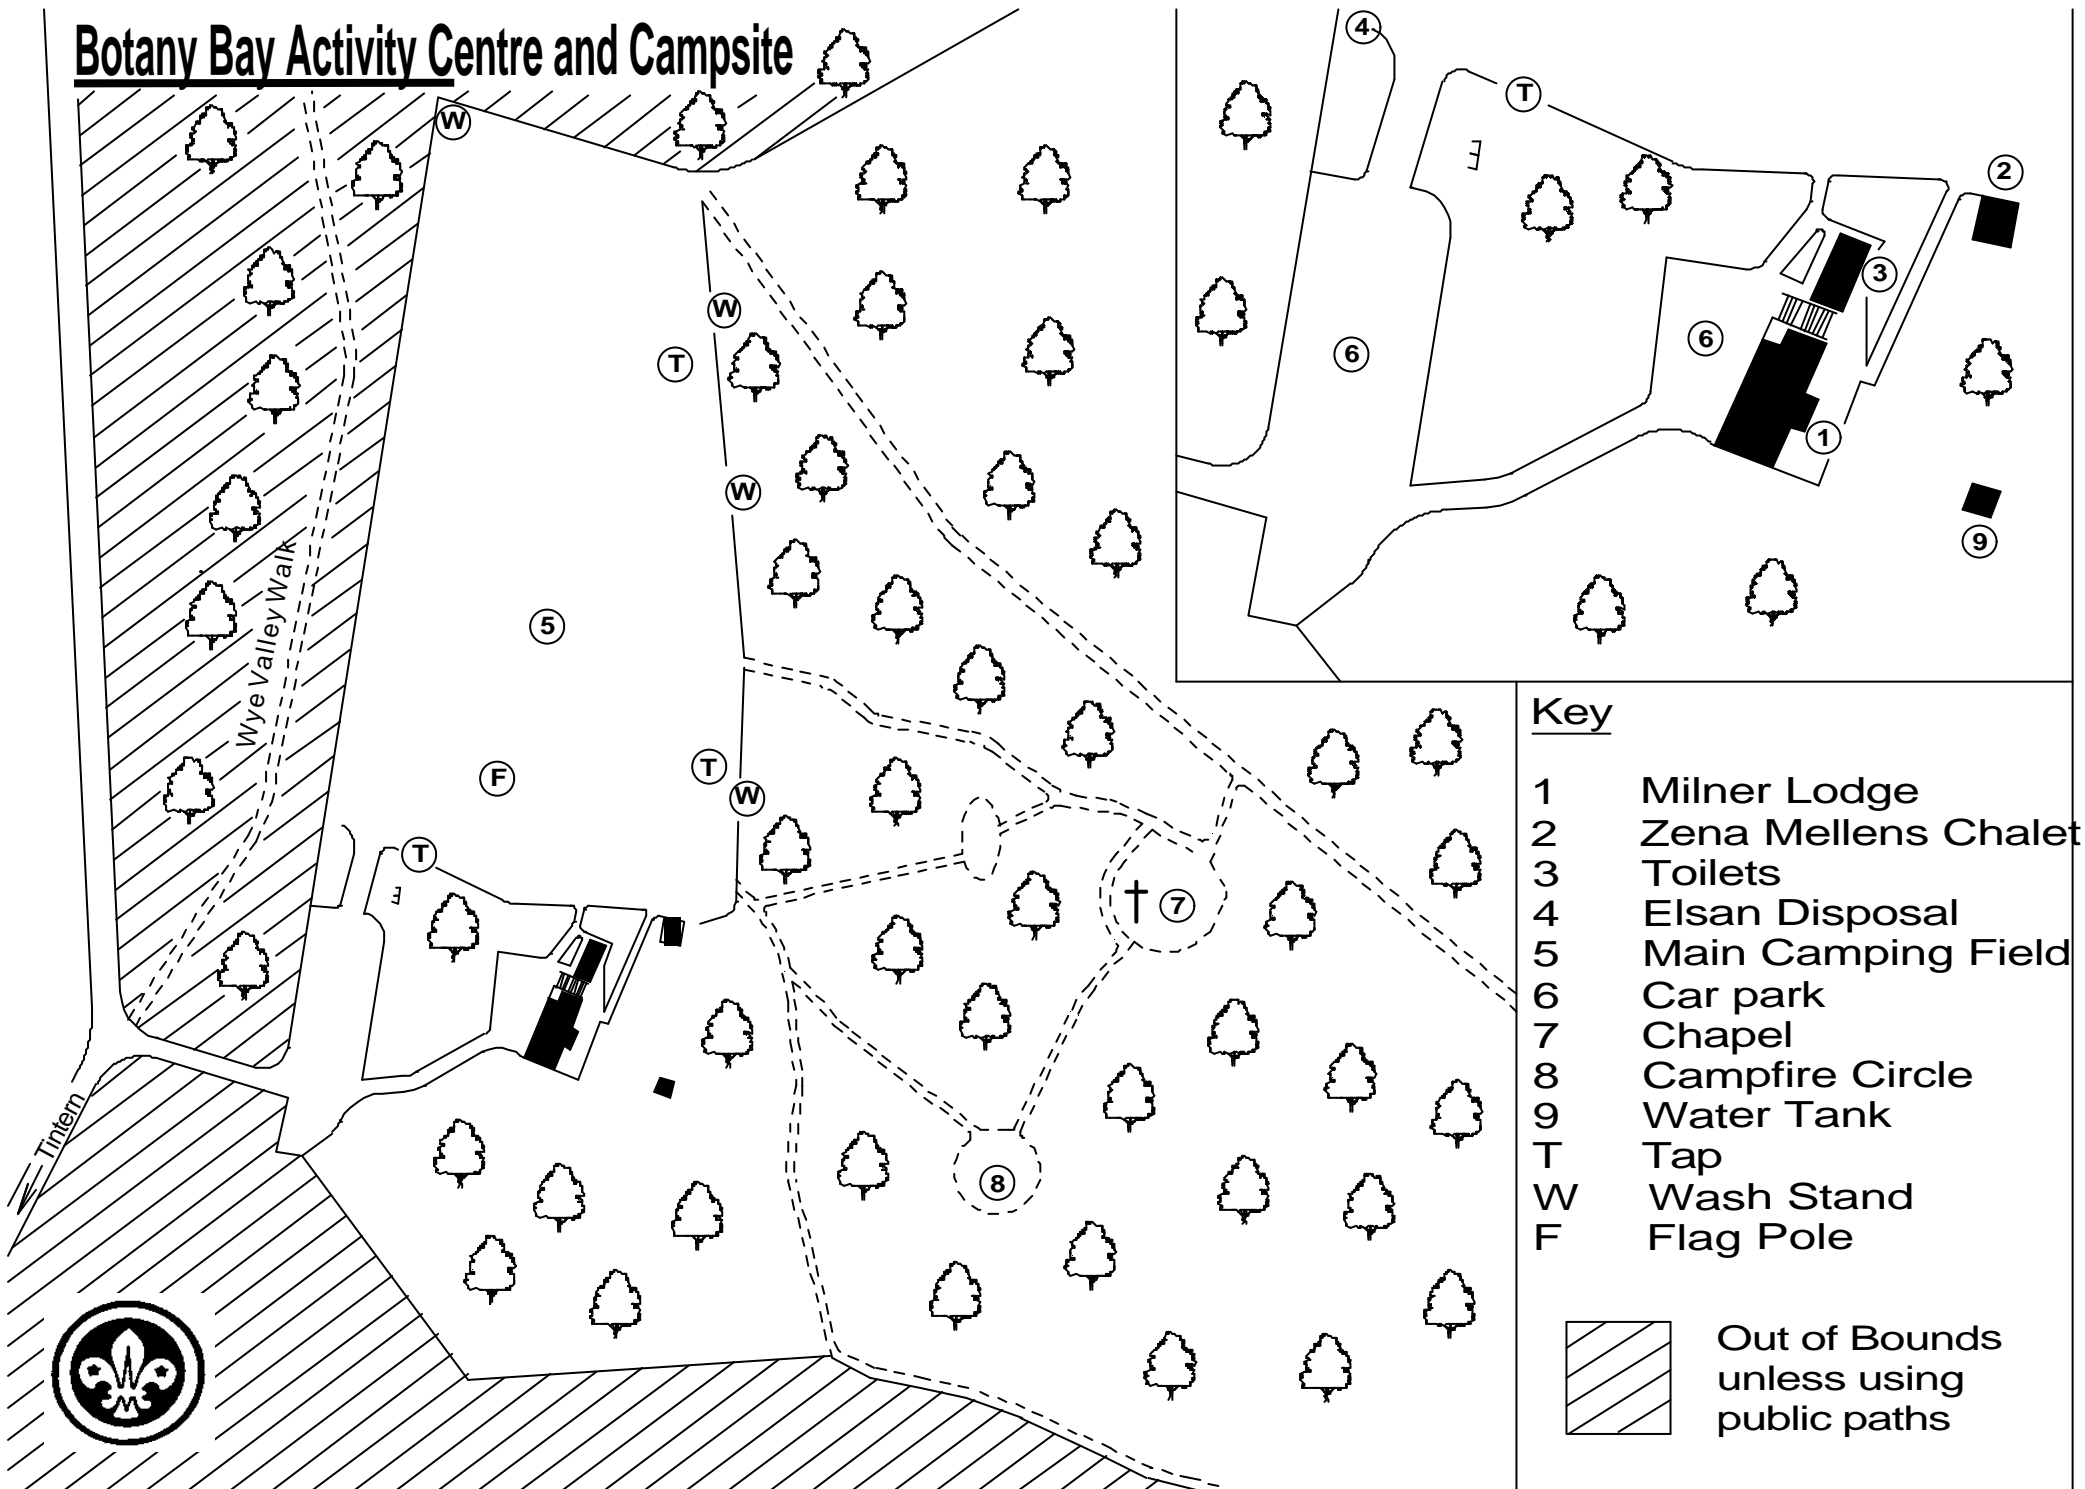

# Botany Bay Activity Centre and Campsite

## Key

- 1 Milner Lodge
- 2 Zena Mellens Chalet
- 3 Toilets
- 4 Elsan Disposal
- 5 Main Camping Field
- 6 Car park
- 7 Chapel
- 8 Campfire Circle
- 9 Water Tank
- T Tap
- W Wash Stand
- F Flag Pole

 Out of Bounds unless using public paths